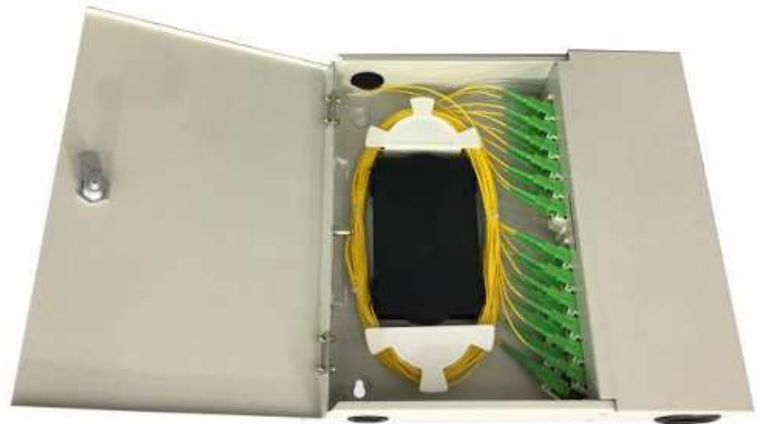

ST Unitech Metal Works

Designs and Manufactures of :

Fiber Optic Panel

FIBER OPTIC 19"/21" PATCH PANEL

RU	SC Simplex Adapter Port
1 - 7	6 - 144

FIBER OPTIC WALL MOUNT DISTF

Description
Indoor / Outdoor
Single / Double Door
6 – 96 SC Simplex Adapter Port

Customized Available, Please contact us for your requirements.

FIBER OPTIC INDOOR / OUTDOOR CABINET

RU	SC Simplex Adapter Port
4 - 46	6 - 1800